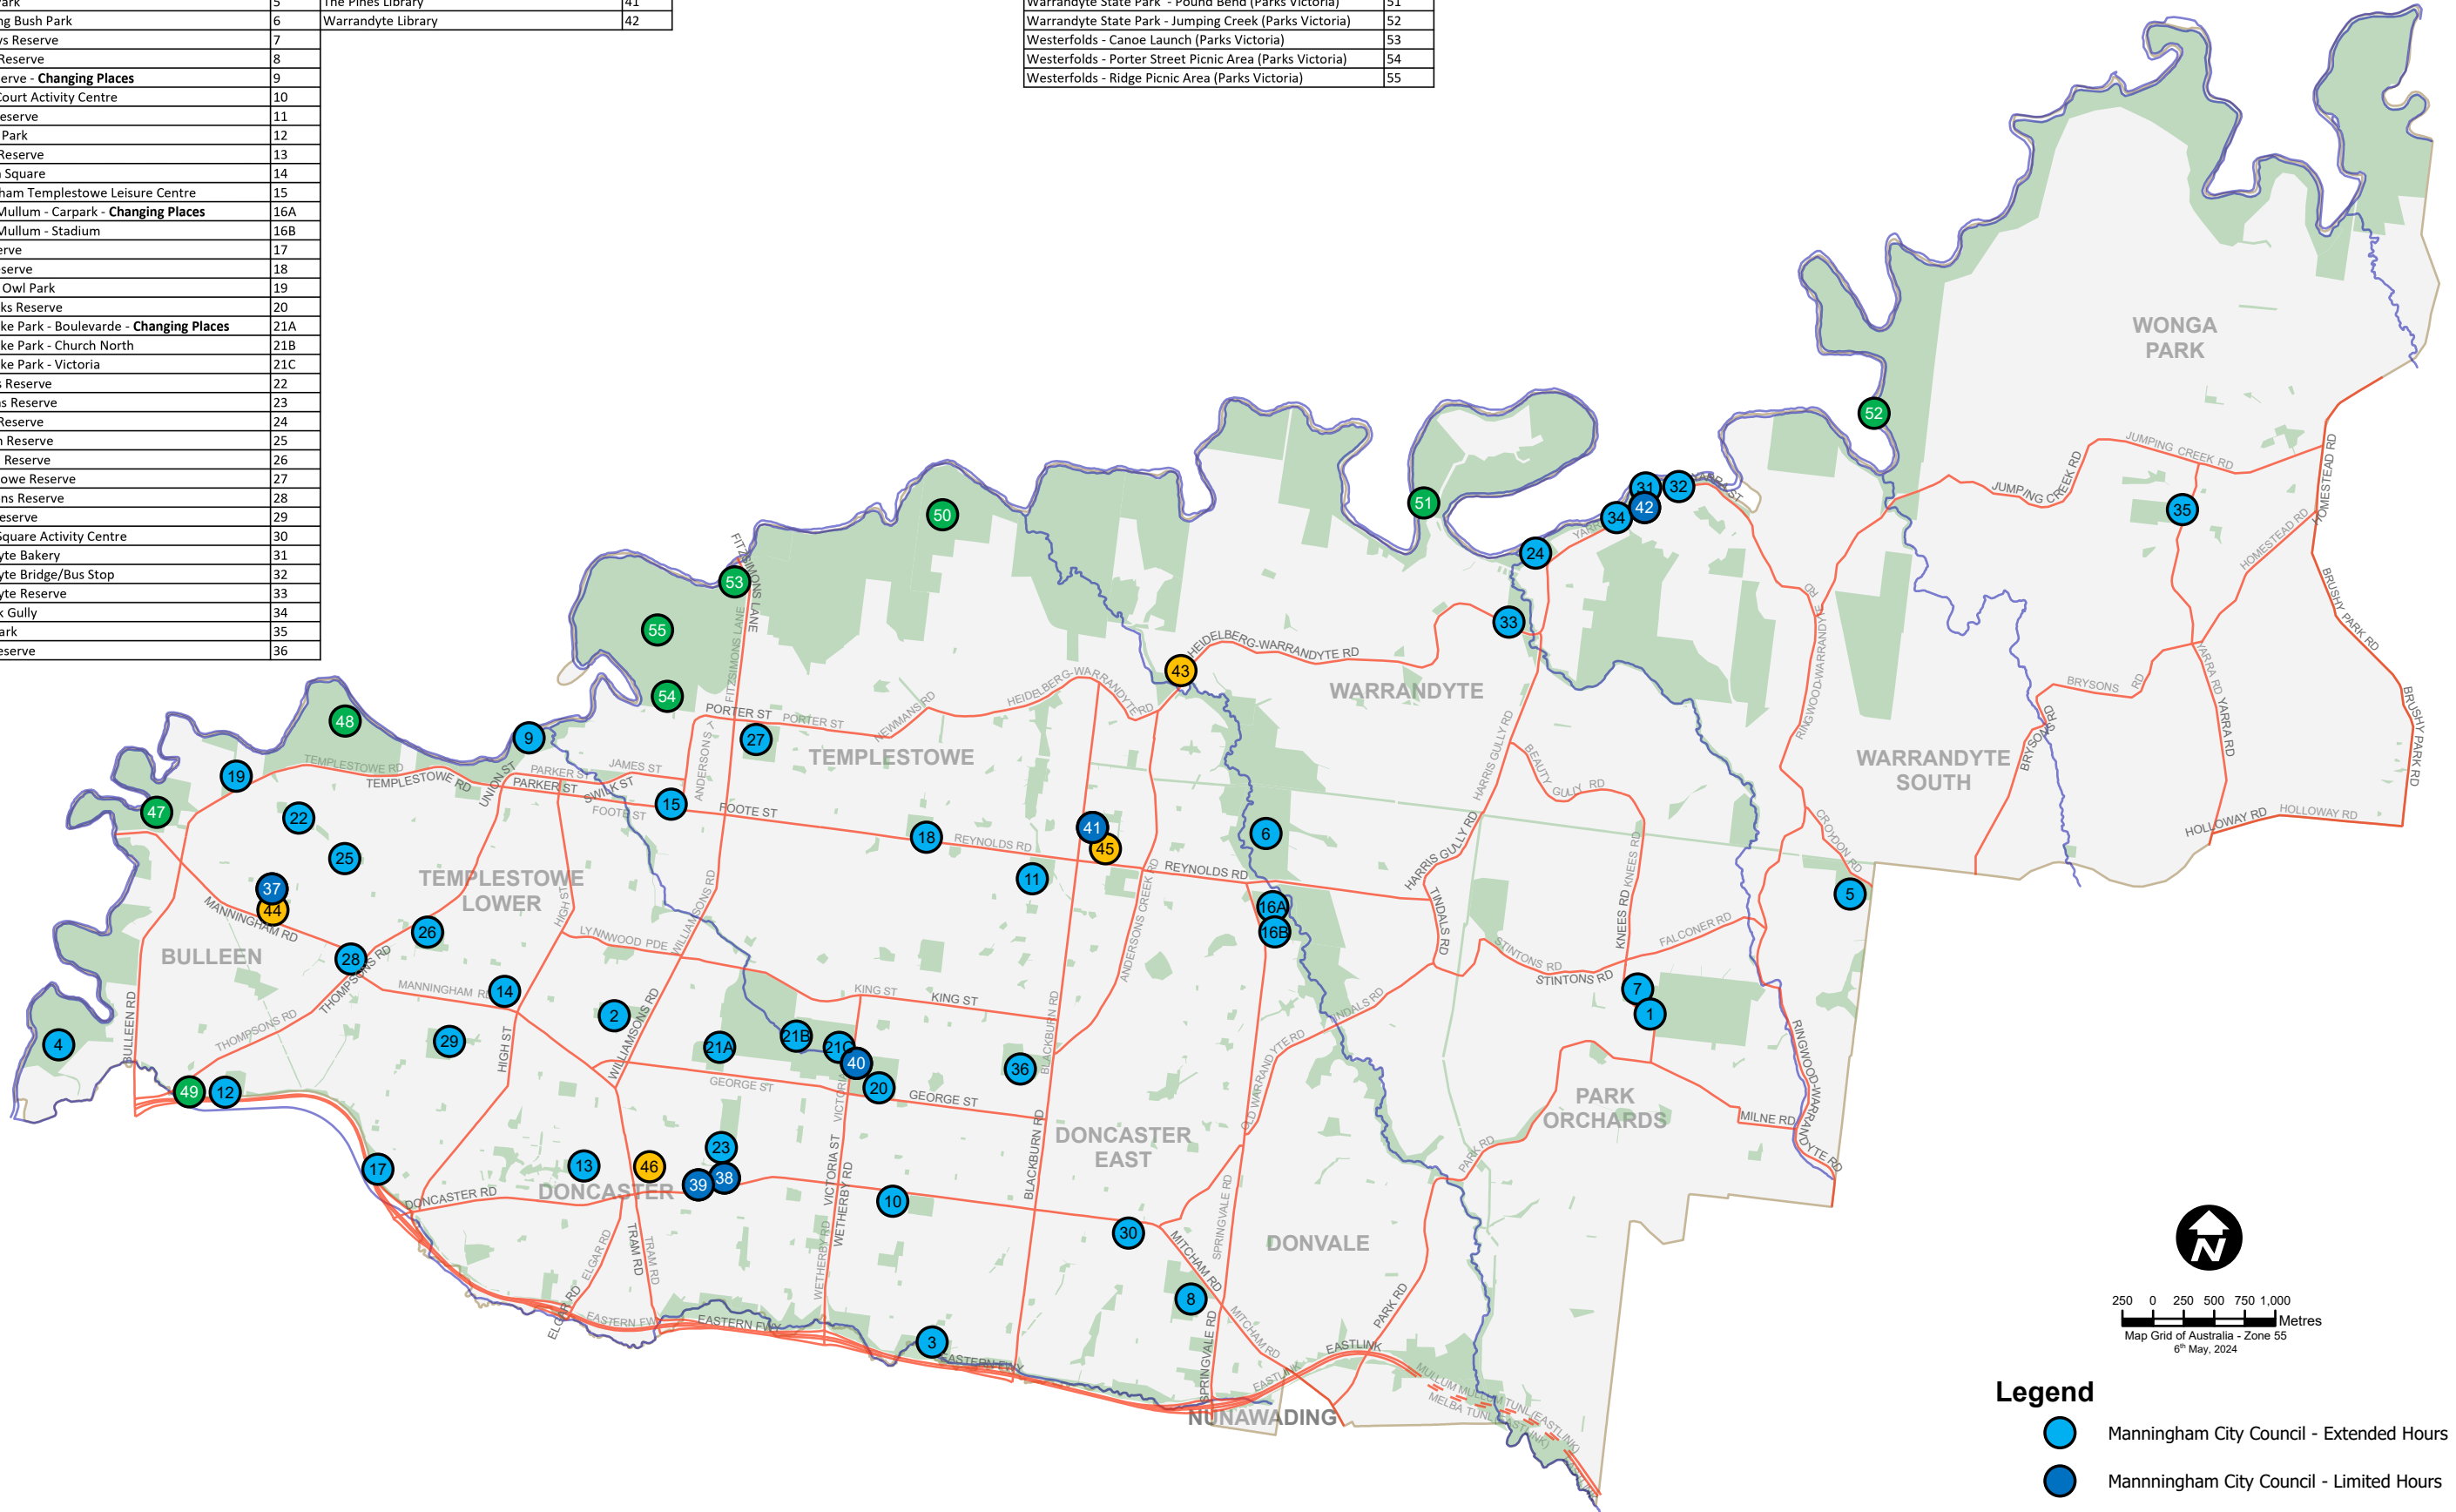

Existing Manningham Public Toilets

Manningham City Council - Extended Hours	Index	Manningham City Council - Limited Hours	Index	Private	Index	Others	Index
100 Acres Reserve	1	Bulleen Library	37	Beasleys Nursery	43	Banksia Park (Parks Victoria)	47
Aquarena	2	Manningham Civic Centre	38	Bulleen Plaza Shopping Centre	44	Birrarung Park (Parks Victoria)	48
Boronia Reserve	3	MC2 Building	39	The Pines Shopping Centre	45	Park n Ride facilities - Bulleen Road (PTV/NELP)	49
Bulleen Park	4	Schramms Cottage	40	Westfield Shopping Centre	46	Pettys Orchard (Parks Victoria)	50
Colman Park	5	The Pines Library	41			Warrandyte State Park - Pound Bend (Parks Victoria)	51
Currawong Bush Park	6	Warrandyte Library	42			Warrandyte State Park - Jumping Creek (Parks Victoria)	52
Domenys Reserve	7					Westerfolds - Canoe Launch (Parks Victoria)	53
Donvale Reserve	8					Westerfolds - Porter Street Picnic Area (Parks Victoria)	54
Finns Reserve - Changing Places	9					Westerfolds - Ridge Picnic Area (Parks Victoria)	55
Jackson Court Activity Centre	10						
Jenkins Reserve	11						
Koonung Park	12						
Lawford Reserve	13						
Macedon Square	14						
Manningham Templestowe Leisure Centre	15						
Mullum Mullum - Carpark - Changing Places	16A						
Mullum Mullum - Stadium	16B						
Park Reserve	17						
Pettys Reserve	18						
Powerful Owl Park	19						
Reischiecks Reserve	20						
Ruffey Lake Park - Boulevard - Changing Places	21A						
Ruffey Lake Park - Church North	21B						
Ruffey Lake Park - Victoria	21C						
Sheahans Reserve	22						
Schramms Reserve	23						
Stiggant Reserve	24						
Swanston Reserve	25						
Ted Ajani Reserve	26						
Templestowe Reserve	27						
Thompsons Reserve	28						
Timber Reserve	29						
Tunstall Square Activity Centre	30						
Warrandyte Bakery	31						
Warrandyte Bridge/Bus Stop	32						
Warrandyte Reserve	33						
Whipstick Gully	34						
Wonga Park	35						
Zerbes Reserve	36						